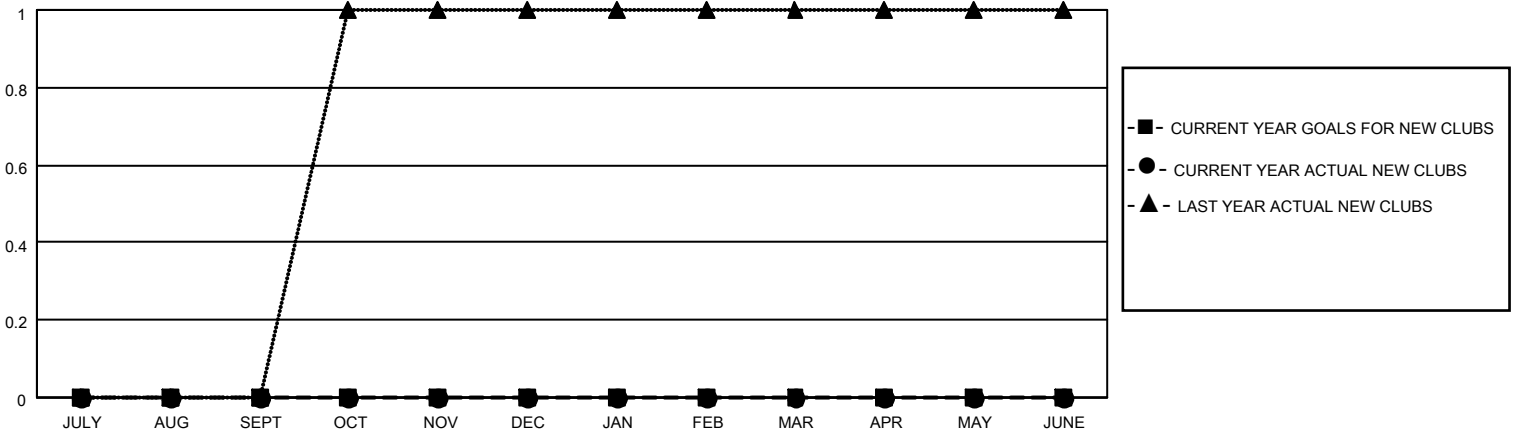

MONTHLY MEMBERSHIP PROGRESS REPORT

LOCATION CZECH REPUBLIC

District 122

Results as of: 5/31/2022

Clubs			
RESULTS FOR 2021-2022			
QUARTER	NEW CLUB GOAL	NEW CLUBS	DROPPED CLUBS
JULY/AUG/SEPT	0	0	1
OCT/NOV/DEC	0	0	1
JAN/FEB/MAR	0	0	0
APR/MAY/JUNE	0	0	0

Members			
RESULTS FOR 2021-2022			
QUARTER	MEMBER GROWTH NET GOAL	MEMBER GROWTH ACTUAL	DROPPED MEMBERS ACTUAL (including transfers)
JULY/AUG/SEPT	10	4	23
OCT/NOV/DEC	10	4	28
JAN/FEB/MAR	5	7	10
APR/MAY/JUNE	10	3	2

GOALS AND ACTUAL NEW CLUBS CUMULATIVE