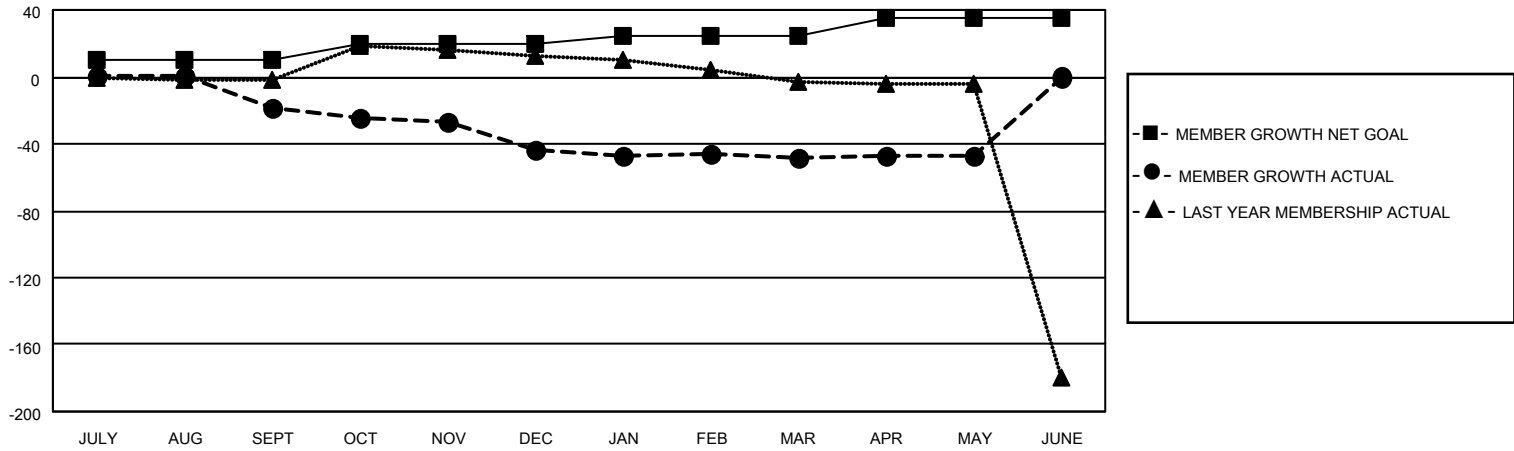

GOALS AND ACTUAL MEMBERS CUMULATIVE

DROPPED CLUBS: 2	11 CLUBS OF 39 ADDED 1 OR MORE NEW MEMBERS	<u>GENDER DISTRIBUTION</u> MALE 482 (73.03%) FEMALE 178 (26.97%) NON BINARY 0 (0.00%) PREFER NOT TO ANSWER 0 (0.00%)
<u>DROPPED MEMBERS</u> <table style="width: 100%; border-collapse: collapse;"> <tr> <td style="width: 80%;">DECEASED</td> <td style="text-align: right;">2</td> </tr> <tr> <td>CLUB CANCELLED</td> <td style="text-align: right;">35</td> </tr> <tr> <td>OTHER</td> <td style="text-align: right;">26</td> </tr> <tr> <td style="border-top: 1px solid black;">TOTAL</td> <td style="text-align: right; border-top: 1px solid black;">63</td> </tr> </table>	CLICK HERE FOR CUMULATIVE MEMBERSHIP DATA	<table style="width: 100%; border-collapse: collapse;"> <tr> <td style="width: 80%;">TOTAL FAMILY UNIT MEMBERS</td> <td style="text-align: right;">18</td> </tr> <tr> <td style="border-top: 1px solid black;">FAMILY MEMBERS PAYING HALF DUES</td> <td style="text-align: right; border-top: 1px solid black;">9</td> </tr> </table>